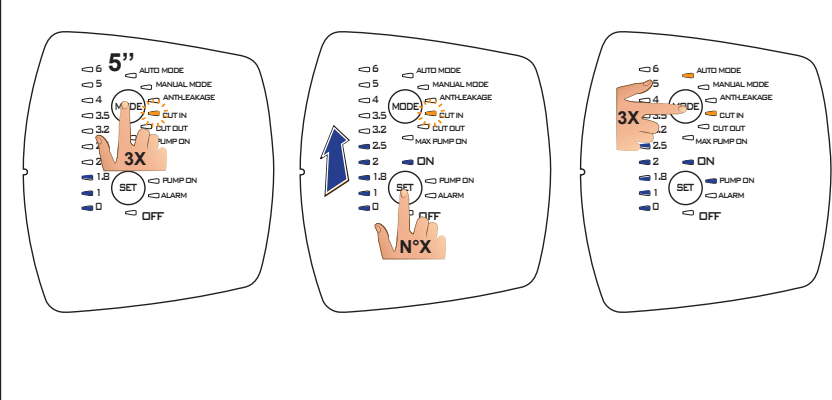

x4

4

5

6

7

ON

3'

OPENING

1

2

3

4

6 AUTO MODE
 5 MANUAL MODE
 4 PARTIAL RANGE
 MODE
 3.5 CUT IN
 3.2 CUT OUT
 2.5 MAX PUMP ON
 2 ON
 1.8 PUMP ON
 1.5 SET
 1 ALARM
 0 OFF

DEFAULT- AUTO MODE

MANUAL MODE

CUT IN default= 1.8 bar

ANTILEAKAGE (default disable)

MAX PUMP ON (default disable)

CUT OUT (default disable)

ALARM