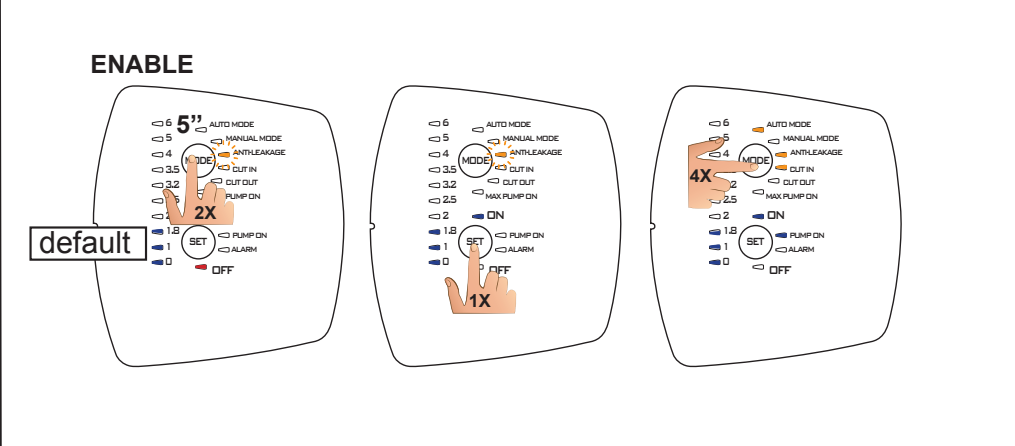

x4

4

5

6

7

ON

3'

OPENING

1

2

3

4

6 AUTO MODE
 5 MANUAL MODE
 4 PARTIAL RANGE
 MODE
 3.5 CUT IN
 3.2 CUT OUT
 2.5 MAX PUMP ON
 2 ON
 1.8 PUMP ON
 1.5 SET
 1 ALARM
 0 OFF

DEFAULT- AUTO MODE

MANUAL MODE

CUT IN default= 1.8 bar

ANTILEAKAGE (default disable)

MAX PUMP ON (default disable)

CUT OUT (default disable)

ALARM