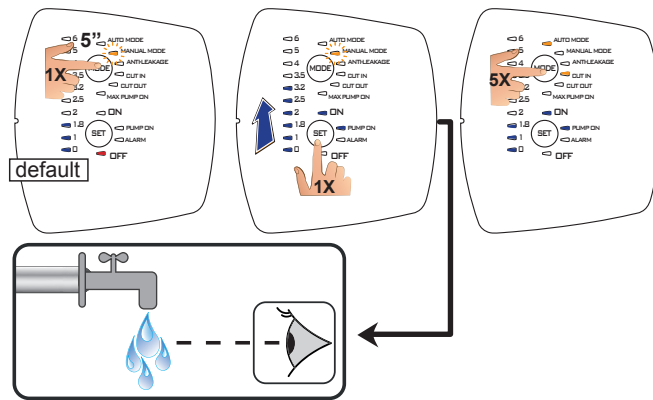

QUICK GUIDE

1

2

BRAND	MODEL	CE
Code 60171837. Made in China		
Ser.No. 11517000004	1-230V	50 Hz
P. 850 W	P. 600 W	INS.CL. F
In: 3.5 A	12.5g/FI450V	TF max 35°C
IP X4	Qmax 5180 l/h	Hmax 43 m

Max 40°C / Min 0°C Max 104°F / Min 32°F	Max 6 bar Max 87 PSI
	Max 35°C / Min 0°C Max 95°F / Min 32°F

x4

4

5

6

7

ON

3'

OPENING

1

2

3

4

6 AUTO MODE
 5 MANUAL MODE
 4 PARTIAL RANGE
 MODE
 3.5 CUT IN
 3.2 CUT OUT
 2.5 MAX PUMP ON
 2 ON
 1.8 PUMP ON
 1.5 SET
 1 ALARM
 0 OFF

DEFAULT- AUTO MODE

MANUAL MODE

CUT IN default= 1.8 bar

ANTILEAKAGE (default disable)

MAX PUMP ON (default disable)

CUT OUT (default disable)

ALARM