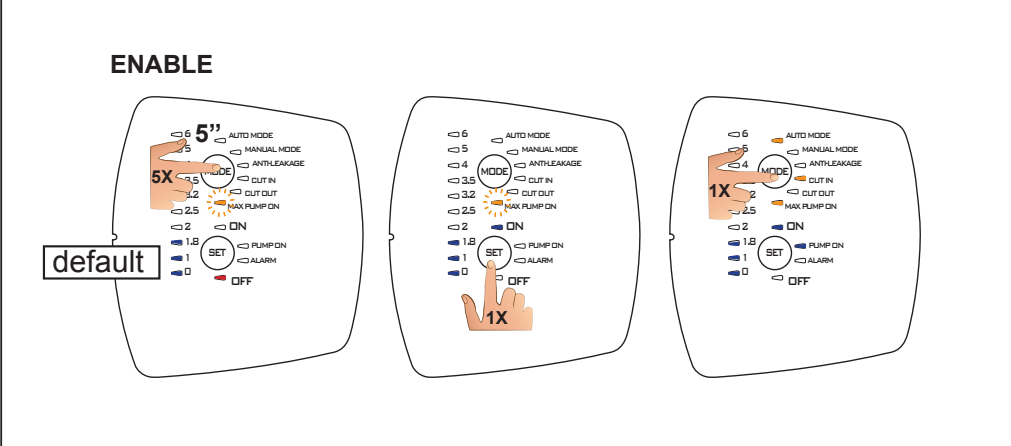

QUICK GUIDE

1

2

BRAND	MODEL	CE
Code 60171837. Made in China		
Ser.No. 11517000004	1-230V	50 Hz
P. 850 W	P. 600 W	INS.CL. F
In: 3.5 A	12.5g/FI450V	TF max 35°C
IP X4	Qmax 5180 l/h	Hmax 43 m

Max 40°C / Min 0°C Max 104°F / Min 32°F	Max 6 bar Max 87 PSI
	Max 35°C / Min 0°C Max 95°F / Min 32°F

x4

4

5

6

7

ON

3'

OPENING

1

2

3

4

6 AUTO MODE
 5 MANUAL MODE
 4 PARTIAL RANGE
 MODE
 3.5 CUT IN
 3.2 CUT OUT
 2.5 MAX PUMP ON
 2 ON
 1.8 PUMP ON
 1.5 SET
 1 ALARM
 0 OFF

DEFAULT- AUTO MODE

MANUAL MODE

CUT IN default= 1.8 bar

ANTILEAKAGE (default disable)

MAX PUMP ON (default disable)

CUT OUT (default disable)

ALARM