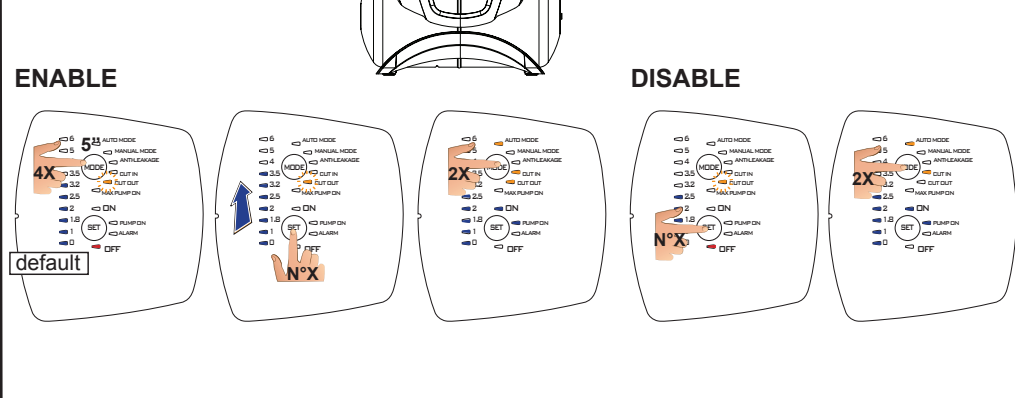

x4

4

5

6

7

ON

3'

OPENING

1

2

3

4

6 AUTO MODE
 5 MANUAL MODE
 4 PARTIAL RANGE
 MODE
 3.5 CUT IN
 3.2 CUT OUT
 2.5 MAX PUMP ON
 2 ON
 1.8 PUMP ON
 1.5 SET
 1 ALARM
 0 OFF

DEFAULT- AUTO MODE

MANUAL MODE

CUT IN default= 1.8 bar

ANTILEAKAGE (default disable)

MAX PUMP ON (default disable)

CUT OUT (default disable)

ALARM